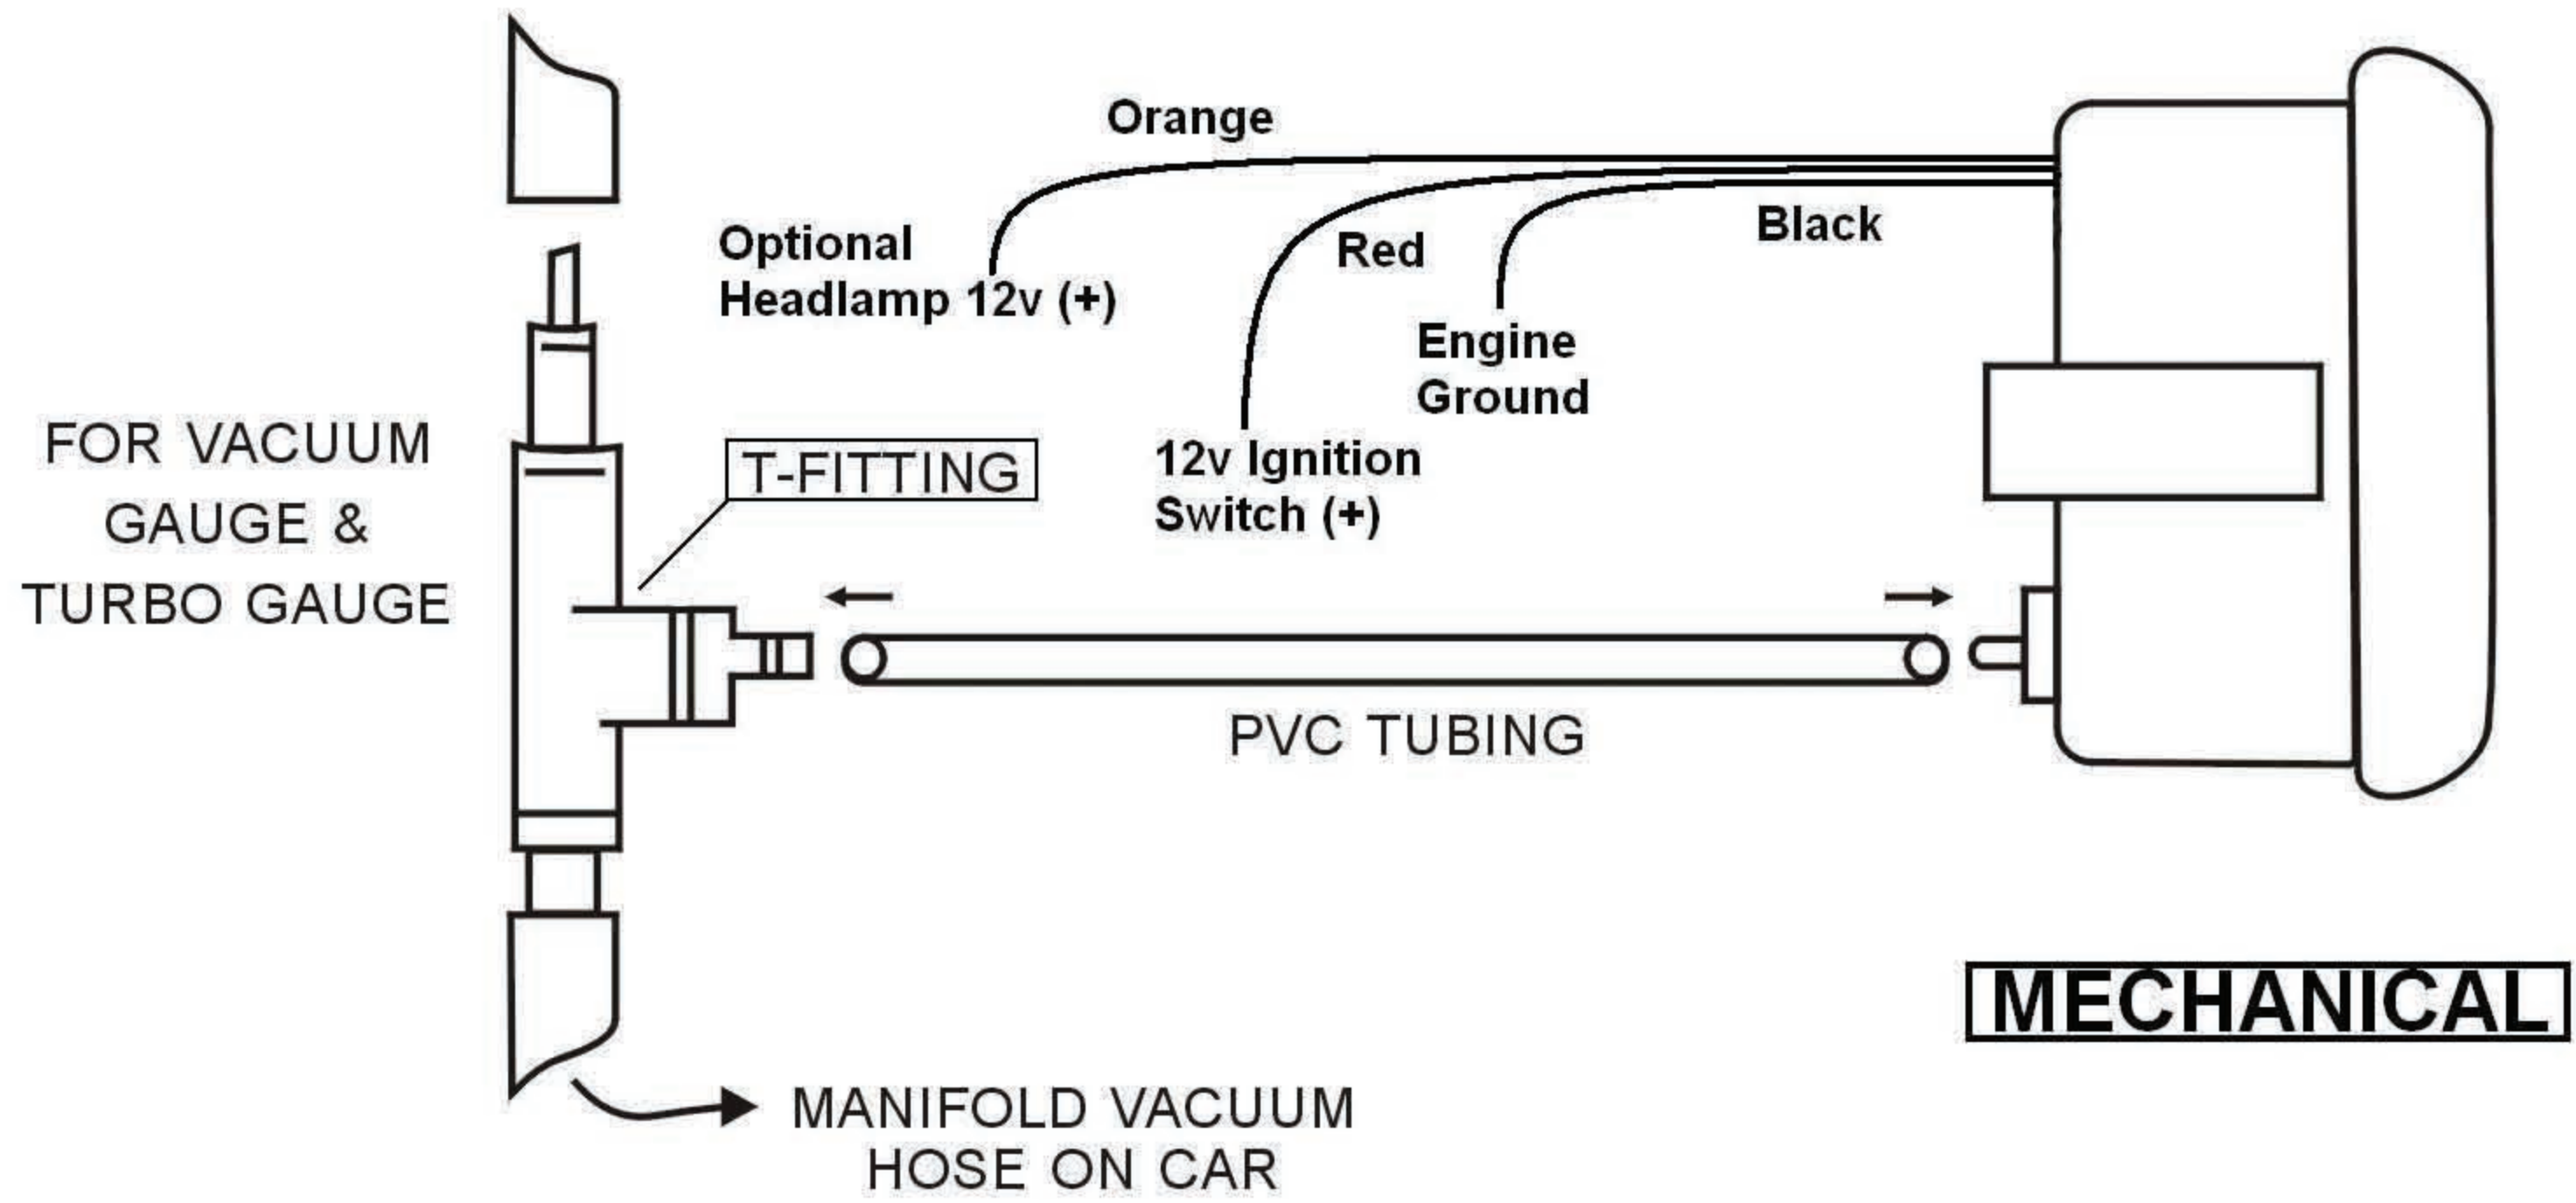

INSTALLATION INSTRUCTIONS

2-1/16" TURBO GAUGES & VACUUM GAUGES

SUPER WHITE LED ILLUMINATION

Mounting

INSTALLATION INSTRUCTIONS

2-1/16" TURBO GAUGE & VACUUM GAUGES

NIGHT GLOW SERIES

Mounting